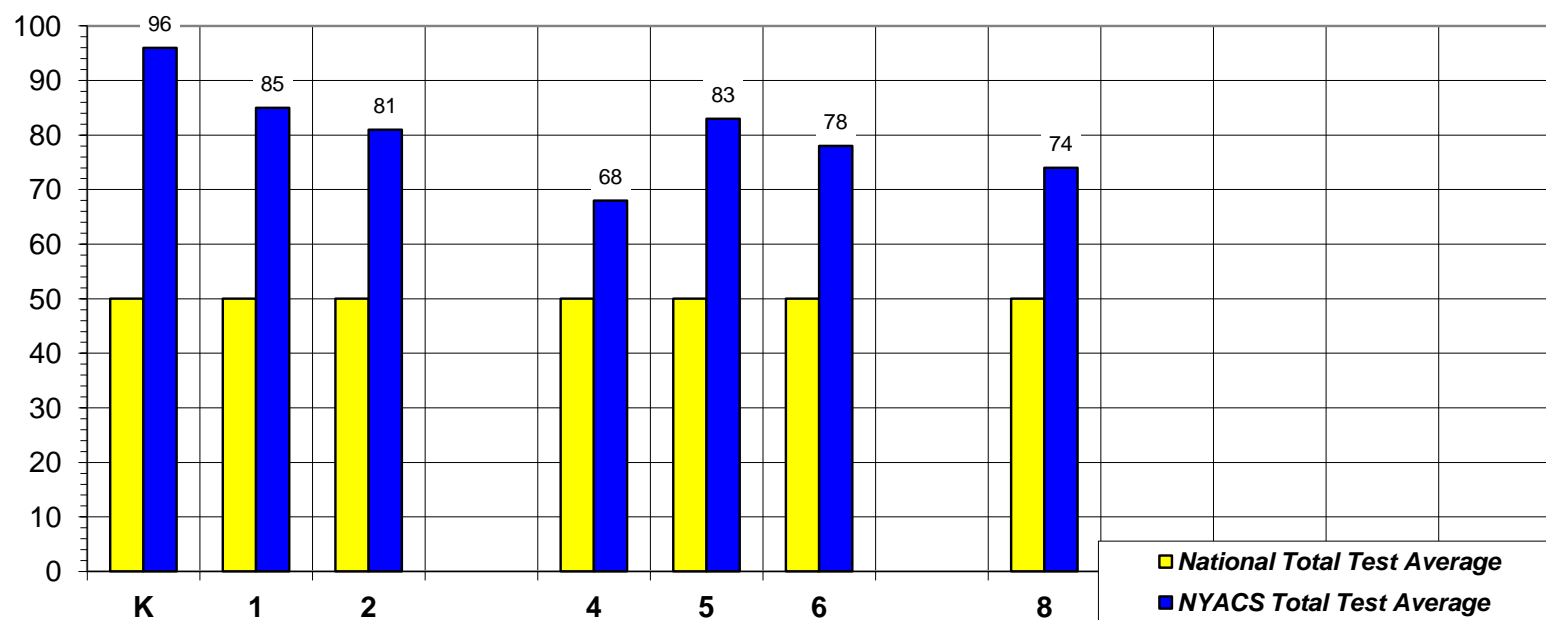

# New York Association of Christian Schools' Students Score Higher Than The National Average!

2011 - 2012 School Year

Annual achievement testing shows that NYACS State Association students score higher than the National Average at every grade level tested.

## Grade Equivalent Score

Grade	Above National Average
K	8 Months
1	6 Months
2	6 Months
3	-
4	6 Months
5	1 Year, 3 Months
6	1 Year, 6 Months

Grade	Above National Average
7	-
8	2 Years
9	-
10	-
11	-
12	-

## Percentile Rank

Percentiles based on National Group PR/S of the Mean NCE.

**The bar graph for the Grade Equivalent and Percentile Rank are reported when 100 or more students were tested at that grade level. When less than 100 students were tested at any grade level, no scores are shown on the bar graph.**