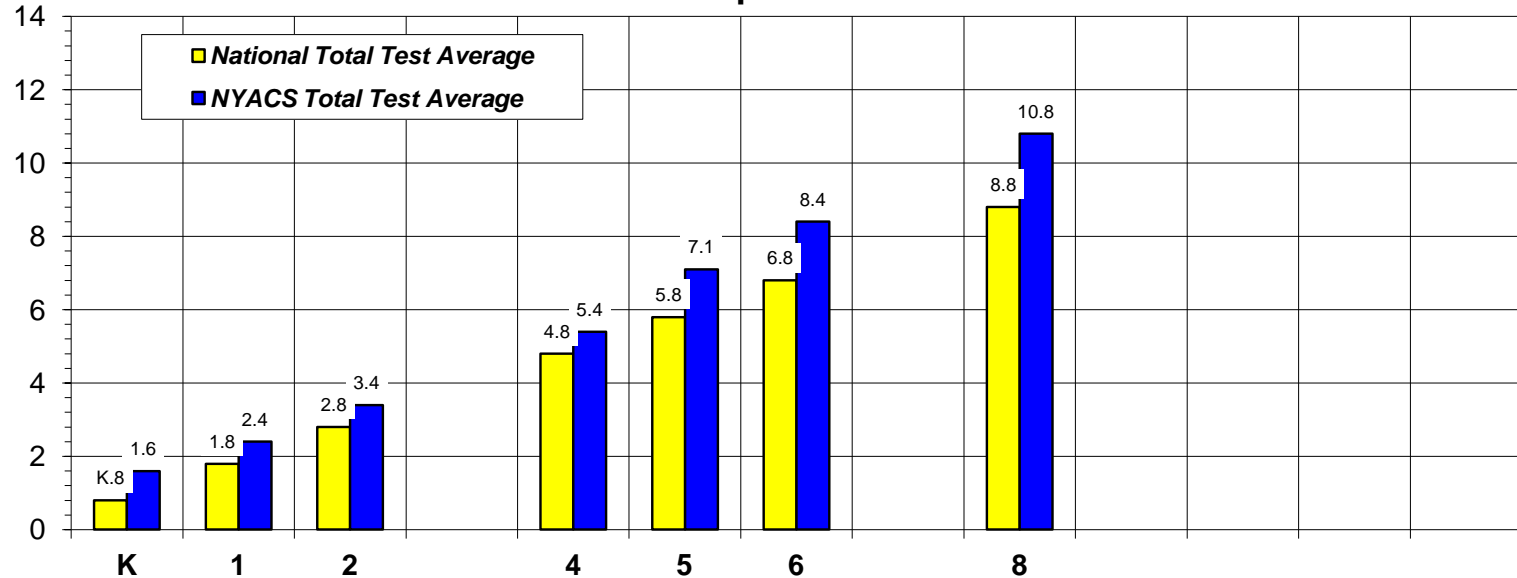

# New York Association of Christian Schools' Students Score Higher Than The National Average!

2011 - 2012 School Year

Annual achievement testing shows that NYACS State Association students score higher than the National Average at every grade level tested.

## Grade Equivalent Score

Grade	Above National Average
K	8 Months
1	6 Months
2	6 Months
3	-
4	6 Months
5	1 Year, 3 Months
6	1 Year, 6 Months

Grade	Above National Average
7	-
8	2 Years
9	-
10	-
11	-
12	-

## Percentile Rank

Percentiles based on National Group PR/S of the Mean NCE.

**The bar graph for the Grade Equivalent and Percentile Rank are reported when 100 or more students were tested at that grade level. When less than 100 students were tested at any grade level, no scores are shown on the bar graph.**